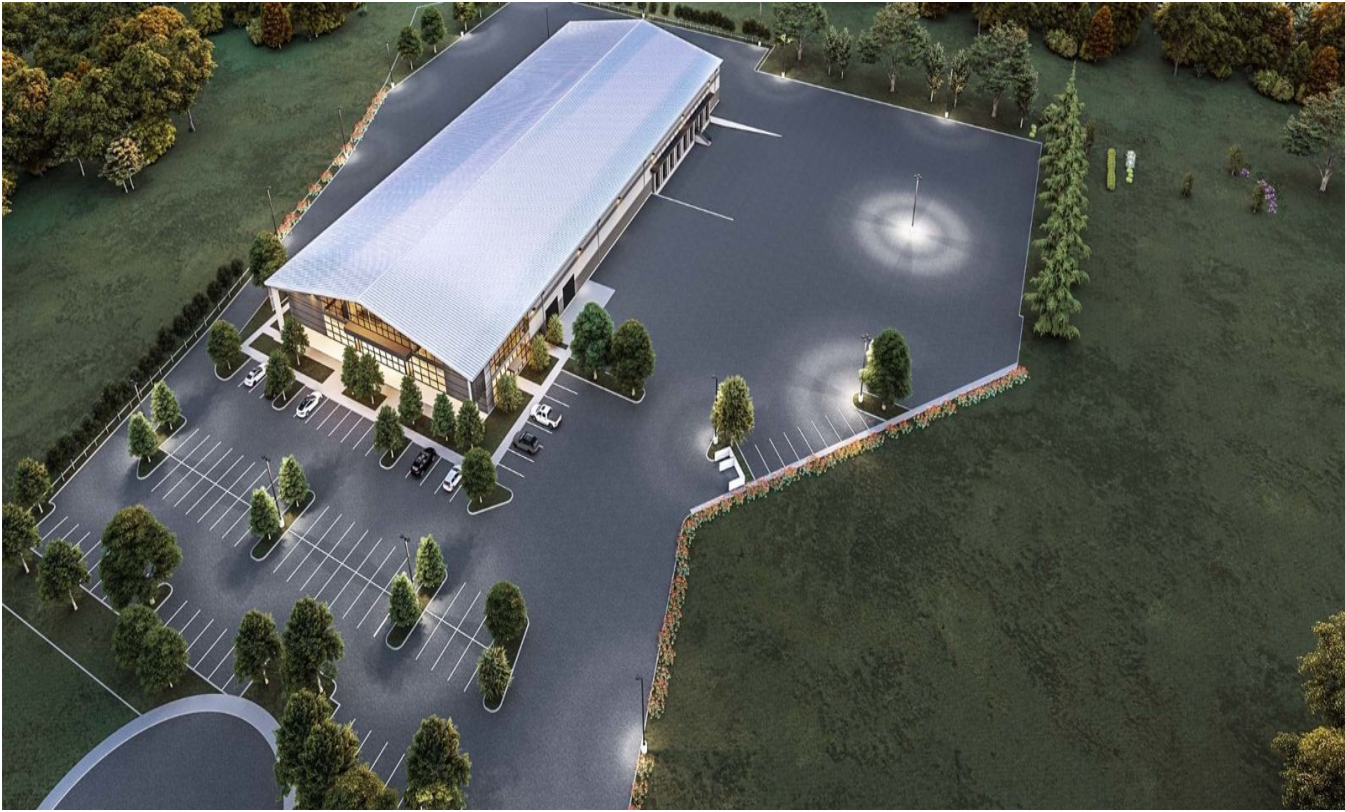

Project Renderings – Submittal Package

Project Address: 10198 Foothills Blvd, Roseville, CA 95747

Applicant: USKO Construction LLC

Rendering View 1 – Front Perspective

Rendering View 2 – Angled Front Perspective

Rendering View 3 – Rear/Side Elevation

Rendering View 4 – Aerial View